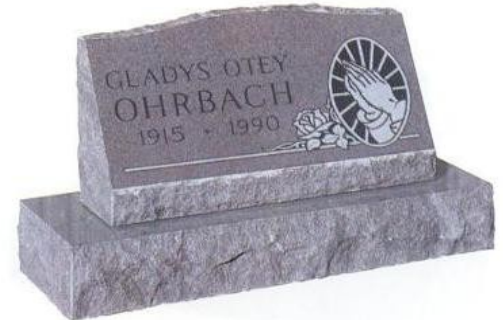

Wedge Memorials

Single/Double Designs

Design no. 20100 shown on Wausau Red

Design no. 20412S shown on Cedar Rose

Design no. B1697 shown on Zimbabwe Black

Design no. 20343S shown on Gray

Design no. B1786S shown on Missouri Red

Design no. 20372S shown on Buena Black

Design no. 20367S shown on Zimbabwe Black

Design no. B1803S shown on Mahogany

Design no. 20285S shown on Rustic Rose

Design no. B1804S shown on Wausau Red

Slant Memorials