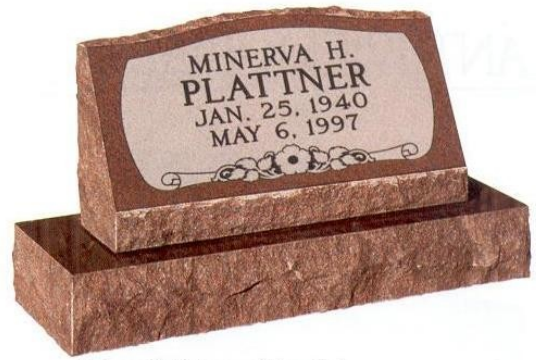

Wedge Memorials

Single/Double Designs

Design no. 20100 shown on Wausau Red

Design no. 20412S shown on Cedar Rose

Design no. B1697 shown on Zimbabwe Black

Design no. 20343S shown on Gray

Design no. B1786S shown on Missouri Red

Design no. 20372S shown on Buena Black

Design no. 20367S shown on Zimbabwe Black

Design no. B1803S shown on Mahogany

Design no. 20285S shown on Rustic Rose

Design no. B1804S shown on Wausau Red

Slant Memorials

Single/Double Designs

Design no. 20267S shown on Gray

Design no. 20208S shown on Buena Black

Design no. B1662S shown on Mahogany

Design no. 20338S shown on Gray

Design no. B1806S shown on Wausau Red

Design no. 20368S shown on Missouri Red