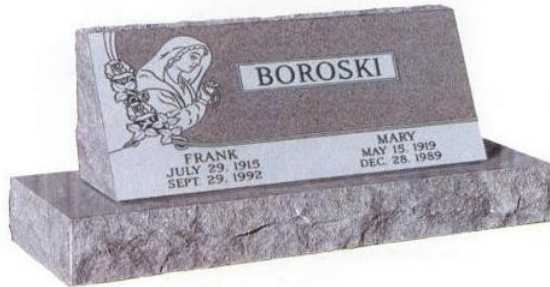

Slant Memorials

Single/Double Designs

Design no. 20267S shown on Gray