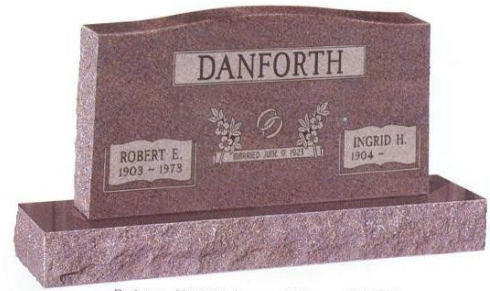

Upright Memorials

Single/Double Designs

Design no. H5059M shown on Mahogany, Polished 3