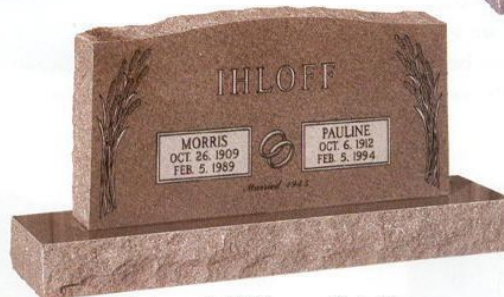

Design no. 6-1002 shown on Cedar Rose