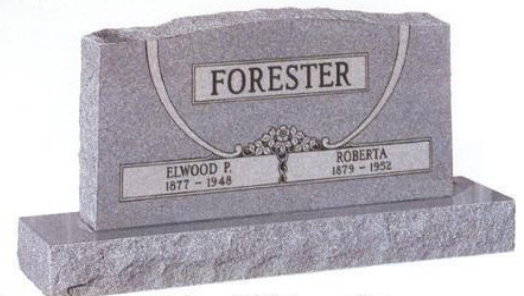

Design no. 6-618 shown on Gray

Design no. H4012M shown on Buena Black

Design no. 6-660 shown on Cedar Rose with polished oval top and polished margin base.

Design no. H4006M shown on Wausau Red with straight polished top and sides.