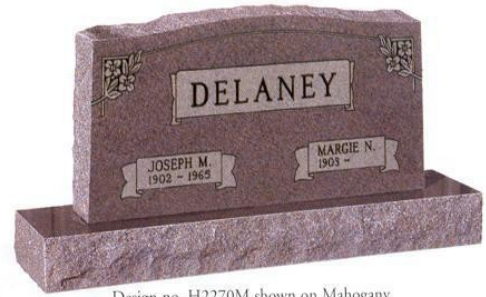

Design no. H4006M shown on Wausau Red with straight polished top and sides.

Design no. H2270M shown on Mahogany