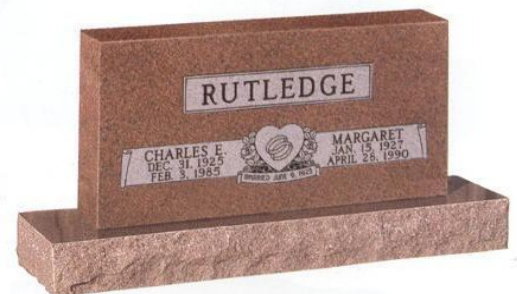

## Single/Double Designs

Design no. H5059M shown on Mahogany, Polished 3

Design no. 6-633 shown on Gray

Design no. H2270M shown on Mahogany

Design no. 6-1002 shown on Cedar Rose

Design no. 6-657 shown on Missouri Red

Design no. 6-618 shown on Gray

Design no. H4012M shown on Buena Black

Design no. 6-660 shown on Cedar Rose with polished oval top and polished margin base.

Design no. H4006M shown on Wausau Red with straight polished top and sides.