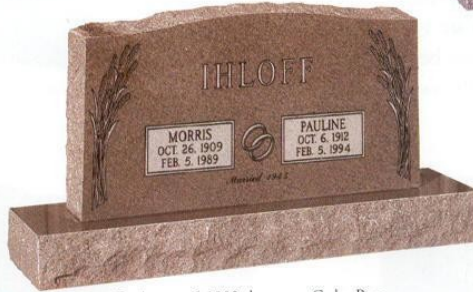

Design no. H4012M shown on Buena Black

Design no. 6-1002 shown on Cedar Rose