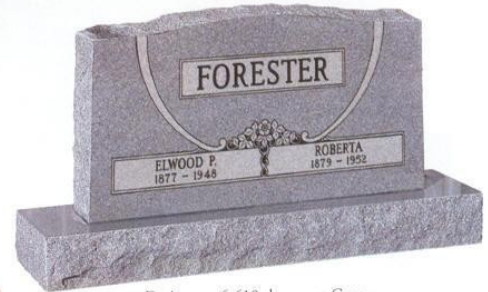

Design no. 6-618 shown on Gray