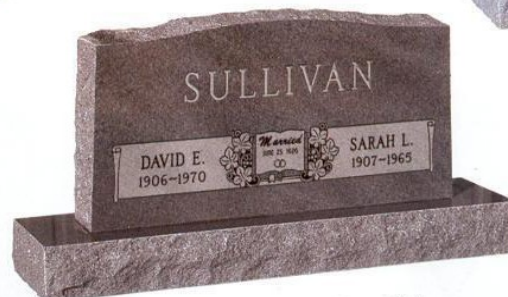

Design no. 6-618 shown on Gray

Design no. H4012M shown on Buena Black

Design no. 6-660 shown on Cedar Rose with polished oval top and polished margin base.

Design no. H4006M shown on Wausau Red with straight polished top and sides.