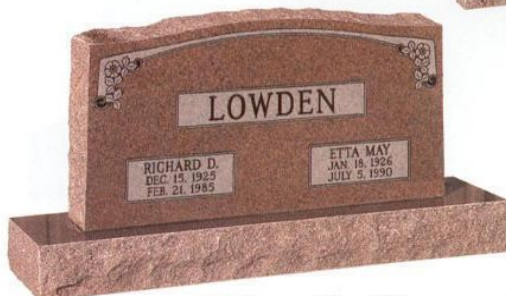

Design no. 6-657 shown on Missouri Red