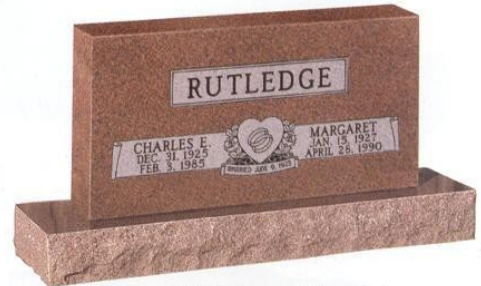

Design no. 6-618 shown on Gray

Design no. H4012M shown on Buena Black

Design no. 6-660 shown on Cedar Rose with polished oval top and polished margin base.

Design no. H4006M shown on Wausau Red with straight polished top and sides.

Design no. 6-633 shown on Gray

Design no. H2270M shown on Mahogany

Design no. 6-1002 shown on Cedar Rose

Design no. 6-657 shown on Missouri Red

Design no. 6-618 shown on Gray

Design no. H4012M shown on Buena Black

Design no. 6-660 shown on Cedar Rose with polished oval top and polished margin base.

Design no. H4006M shown on Wausau Red with straight polished top and sides.

1441 Monument Ave.  
Springfield, IL 62702  
217-789-2340 Fax: 217-789-2338