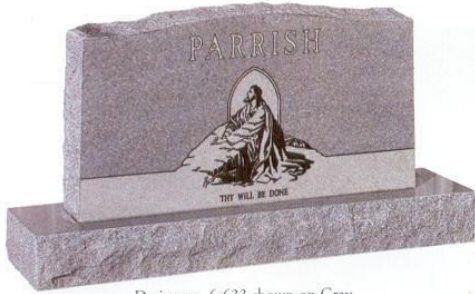

Design no. 6-618 shown on Gray

Design no. H4012M shown on Buena Black

Design no. 6-660 shown on Cedar Rose with polished oval top and polished margin base.

Design no. H4006M shown on Wausau Red with straight polished top and sides.