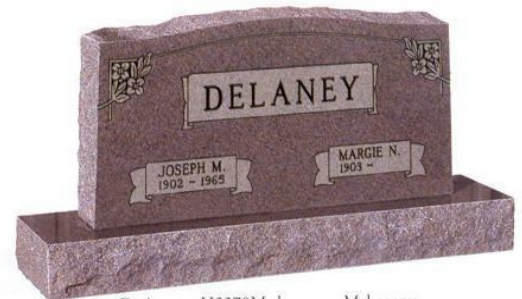

Design no. H2270M shown on Mahogany