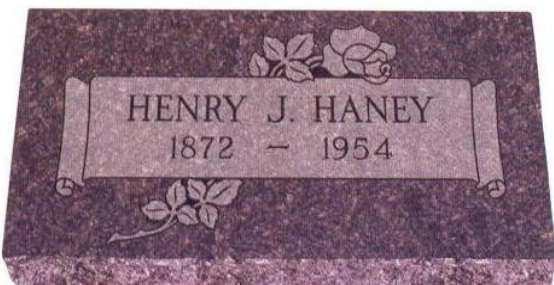

Grass Markers

Single Designs

Design no. 1-111 shown on Clear Mahogany

Design no. 1-109 shown on Rustic Rose

Design no. 1-108 shown on Missouri Red

Design no. 1-129 shown on Gray

Design no. 1-130 shown on Wausau Red

Design no. 1-132-A shown on Zimbabwe Black

Design no. 1-137 shown on Cedar Rose

Design no. 1-149 shown on Clear Mahogany

Design no. 1-145 shown on Buena Black

1441 Monument Ave.
 Springfield, IL 62702
 217-789-2340 Fax: 217-789-2338