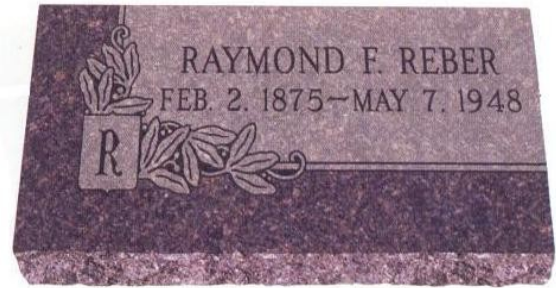

Grass Markers

Single Designs

Design no. 1-111 shown on Clear Mahogany

Design no. 1-109 shown on Rustic Rose

Design no. 1-108 shown on Missouri Red

Design no. 1-129 shown on Gray

Design no. 1-130 shown on Wausau Red