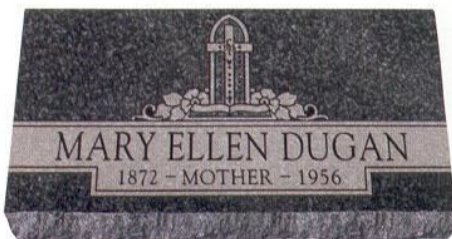

Design no. 1-184 shown on Buena Black