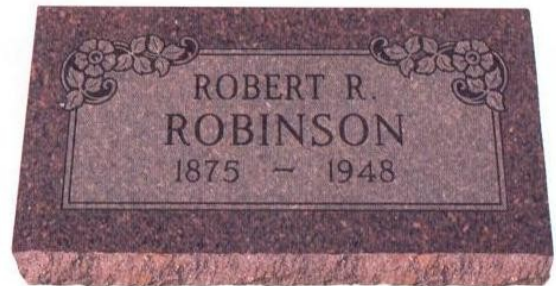

Grass Markers

Single Designs

Design no. 1-111 shown on Clear Mahogany

Design no. 1-109 shown on Rustic Rose

Design no. 1-108 shown on Missouri Red

Design no. 1-129 shown on Gray

Design no. 1-130 shown on Wausau Red