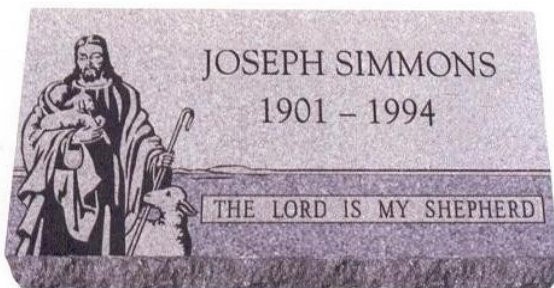

Grass Markers

Single Designs

Design no. 1-111 shown on Clear Mahogany

Design no. 1-109 shown on Rustic Rose

Design no. 1-108 shown on Missouri Red

Design no. 1-129 shown on Gray

Design no. 1-130 shown on Wausau Red