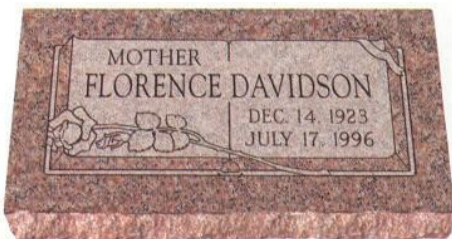

Grass Markers

Single Designs

Design no. 1-111 shown on Clear Mahogany

Design no. 1-109 shown on Rustic Rose

Design no. 1-108 shown on Missouri Red

Design no. 1-129 shown on Gray

Design no. 1-130 shown on Wausau Red

Design no. STD30795 shown on Gray

Design no. 1-175 shown on Missouri Red

Design no. 1-216 shown on Rustic Rose

Design no. 1-184 shown on Buena Black

Design no. 1-231 shown on Clear Mahogany

Design no. 1-211 shown on Cedar Rose

Design no. 1-213 shown on Rustic Rose

Design no. 1-182 shown on Gray

Design no. 1-185 shown on Missouri Red

Design no. STD00010 shown on Rustic Rose

Design no. STD20517 shown on Zimbabwe Black

Design no. 1-159 shown on Wausau Red