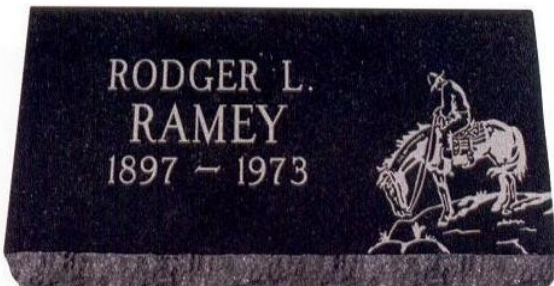

Grass Markers

Single Designs

Design no. 1-111 shown on Clear Mahogany

Design no. 1-109 shown on Rustic Rose

Design no. 1-108 shown on Missouri Red

Design no. 1-129 shown on Gray

Design no. 1-130 shown on Wausau Red

Design no. 1-132-A shown on Zimbabwe Black

Design no. 1-137 shown on Cedar Rose

Design no. 1-149 shown on Clear Mahogany

Design no. 1-145 shown on Buena Black

1441 Monument Ave.
 Springfield, IL 62702
 217-789-2340 Fax: 217-789-2338