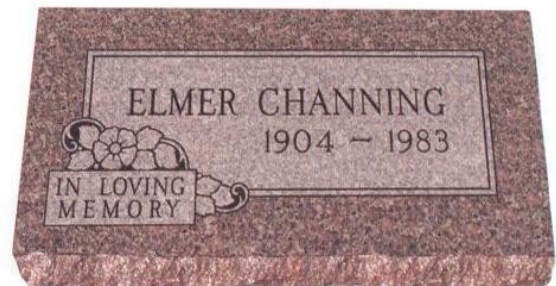

Design no. 1-137 shown on Cedar Rose