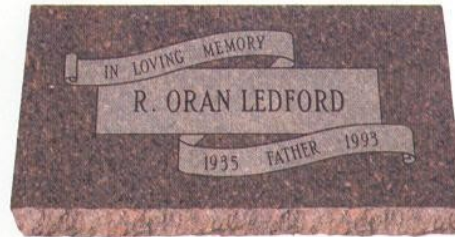

Design no. 1-175 shown on Missouri Red