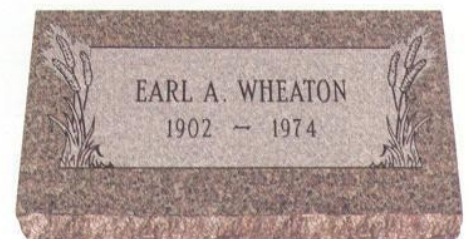

Design no. STD30795 shown on Gray

Design no. 1-175 shown on Missouri Red

Design no. 1-216 shown on Rustic Rose

Design no. 1-184 shown on Buena Black

Design no. 1-231 shown on Clear Mahogany

Design no. 1-211 shown on Cedar Rose

Design no. 1-213 shown on Rustic Rose

Design no. 1-182 shown on Gray

Design no. 1-185 shown on Missouri Red

Design no. STD00010 shown on Rustic Rose

Design no. STD20517 shown on Zimbabwe Black

Design no. 1-159 shown on Wausau Red