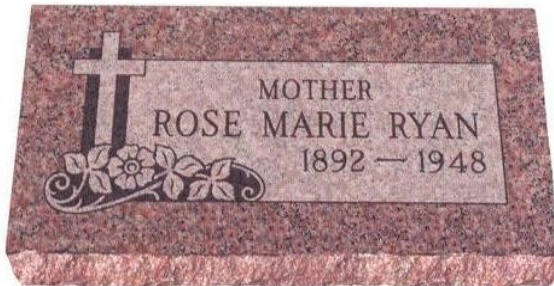

Grass Markers

Single Designs

Design no. 1-111 shown on Clear Mahogany

Design no. 1-109 shown on Rustic Rose

Design no. 1-108 shown on Missouri Red

Design no. 1-129 shown on Gray

Design no. 1-130 shown on Wausau Red