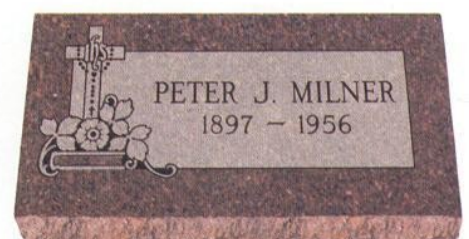

Design no. STD30795 shown on Gray

Design no. 1-175 shown on Missouri Red

Design no. 1-216 shown on Rustic Rose

Design no. 1-184 shown on Buena Black

Design no. 1-231 shown on Clear Mahogany

Design no. 1-211 shown on Cedar Rose

Design no. 1-213 shown on Rustic Rose

Design no. 1-182 shown on Gray

Design no. 1-185 shown on Missouri Red

Design no. STD00010 shown on Rustic Rose

Design no. STD20517 shown on Zimbabwe Black

Design no. 1-159 shown on Wausau Red