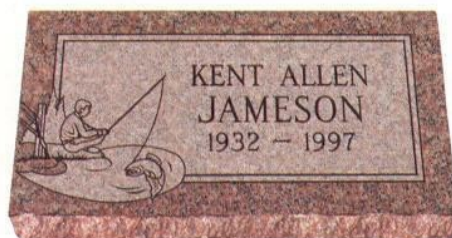

Design no. STD30795 shown on Gray

Design no. 1-175 shown on Missouri Red

Design no. 1-216 shown on Rustic Rose

Design no. 1-184 shown on Buena Black

Design no. 1-231 shown on Clear Mahogany

Design no. 1-211 shown on Cedar Rose

Design no. 1-213 shown on Rustic Rose

Design no. 1-182 shown on Gray

Design no. 1-185 shown on Missouri Red

Design no. STD00010 shown on Rustic Rose

Design no. STD20517 shown on Zimbabwe Black

Design no. 1-159 shown on Wausau Red