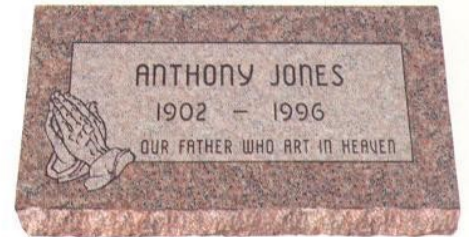

Design no. 1-216 shown on Rustic Rose