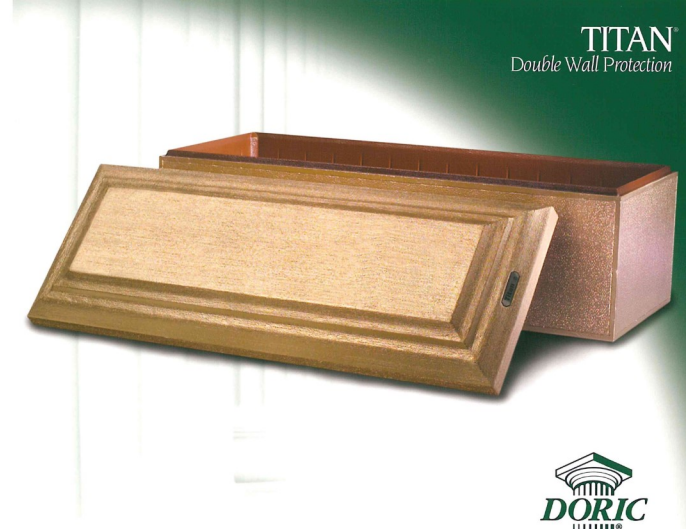

Delphi

\$1,967.27

Waterproof coating inside and out. Name plate included. Used for burials in 36" graves.

Titan

\$2,066.04

Reinforced concrete walls, Duraprene plastic liner, textured exterior, variety of colors, 50 year warranty.