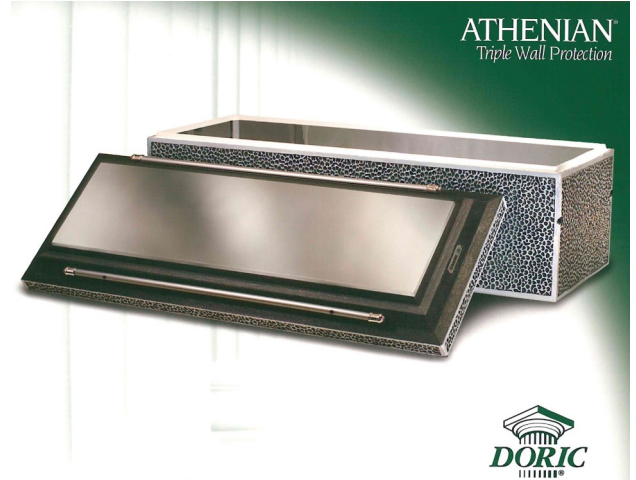

Delphi

\$1,967.27

Waterproof coating inside and out. Name plate included. Used for burials in 36" graves.

Titan

\$2,066.04

Reinforced concrete walls, Duraprene plastic liner, textured exterior, variety of colors, 50 year warranty.

Tiara

\$2,181.28

Reinforced concrete walls, Duraprene plastic liner, textured exterior, variety of colors, 6 decorative handles, 50 year warranty.

Phoenix

\$2,502.30

Reinforced concrete walls, Fiberlon plastic liner, textured exterior, two tone exterior, 6 decorative handles, 75 year warranty.

All vaults include set up and lowering, sales tax, and tent and chairs.

Patrician

\$2,535.23

Reinforced concrete walls, ABS Lustra-Tech plastic liner, matching carapace in a marble-look symbolic Greek and key design, name, date of birth and death on carapace, bar handles, textured exterior, 75 year warranty.