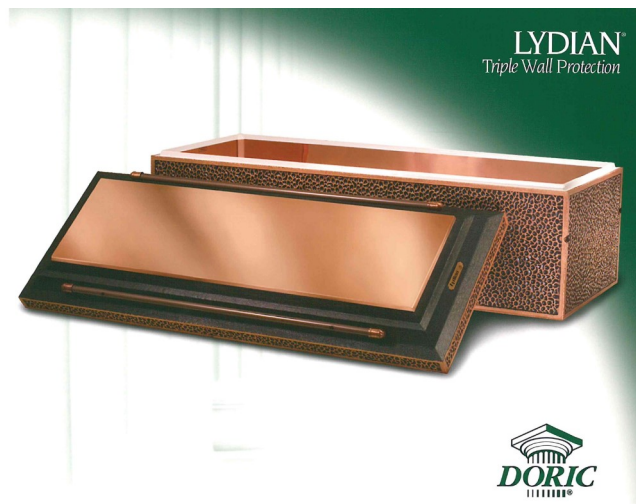

Lydian

$4,831.74

Reinforced concrete walls, ABS Fiberlon copper liner, matching copper carapace, name and emblem on carapace, bar handles, textured exterior, two-tone paint, 100 year warranty.