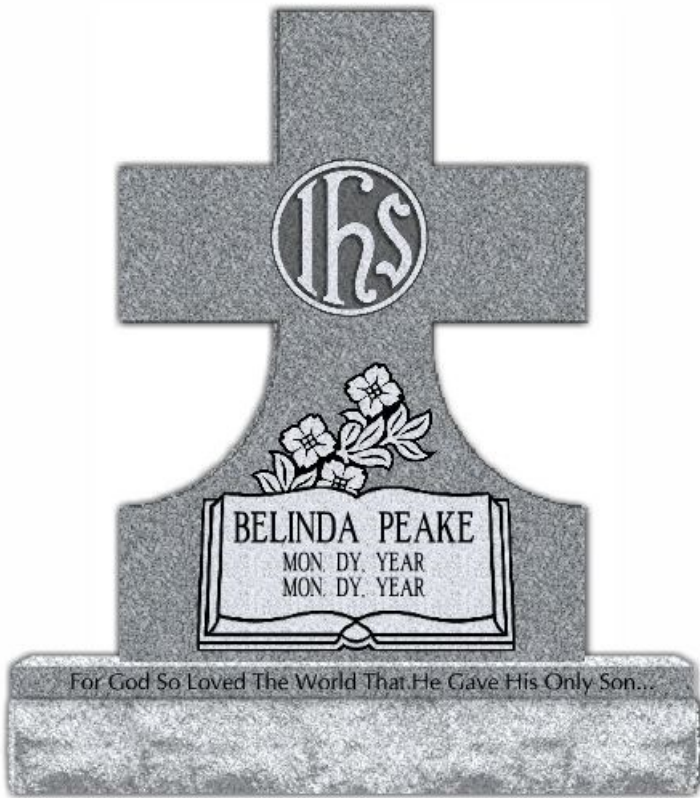

# Custom Monuments & Markers

Jet Black

Jet Black

Blue Pearl with Jet Black

Mountain Rose

American Black

Jet Black with Salisbury Pink

Mahogany

Salisbury Pink

Barre

American Black

**1441 Monument Ave**  
**Springfield, IL 62702**  
217-789-2340 (O)  
217-789-2338 (F)  
[www.oakridgecemetery.org](http://www.oakridgecemetery.org)