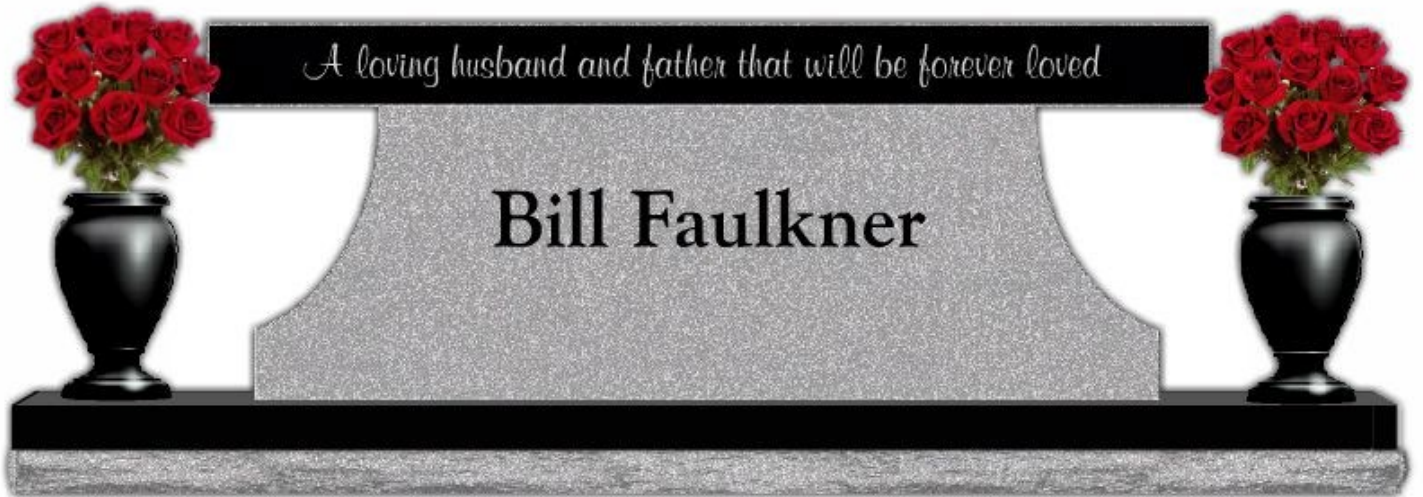

# Custom Benches

Jet Black

American Black

**1441 Monument Ave  
Springfield, IL 62702**

217-789-2340 (O)

[www.oakridgecemetery.org](http://www.oakridgecemetery.org)

Salisbury Pink

Jet Black